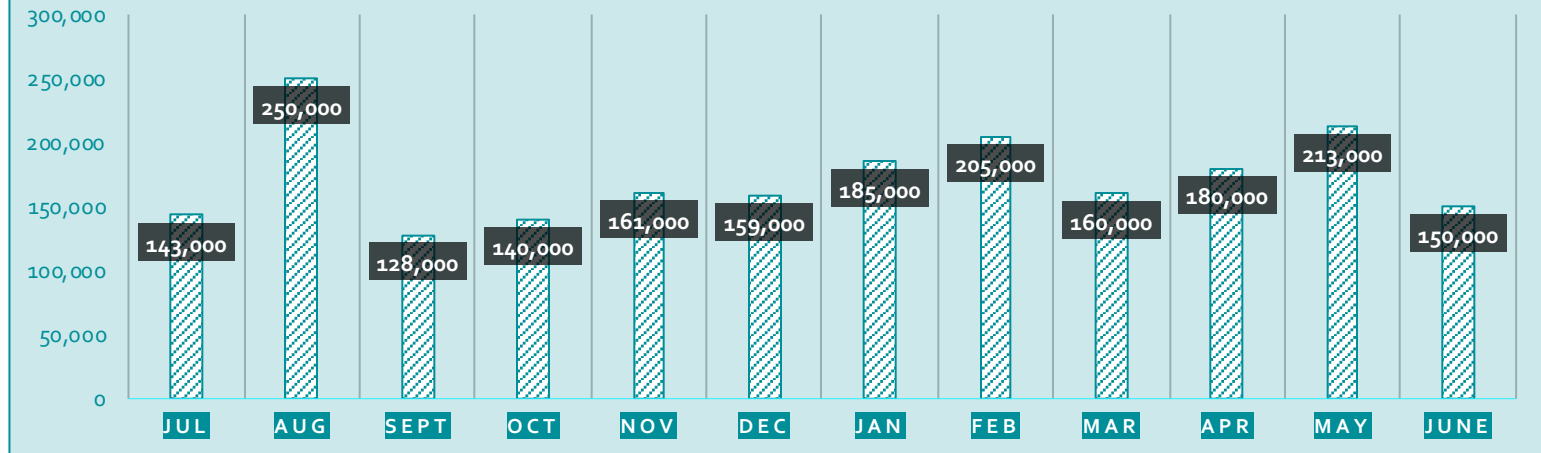

# Follower Growth Charts

# Total Engagement Charts

Twitter: likes, retweets, replies, mentions  
Facebook: likes, comments, shares

# Total Reach

The number of users who saw Crawford Fund content in their timeline and feeds.

### TWITTER MONTHLY REACH 2018/19